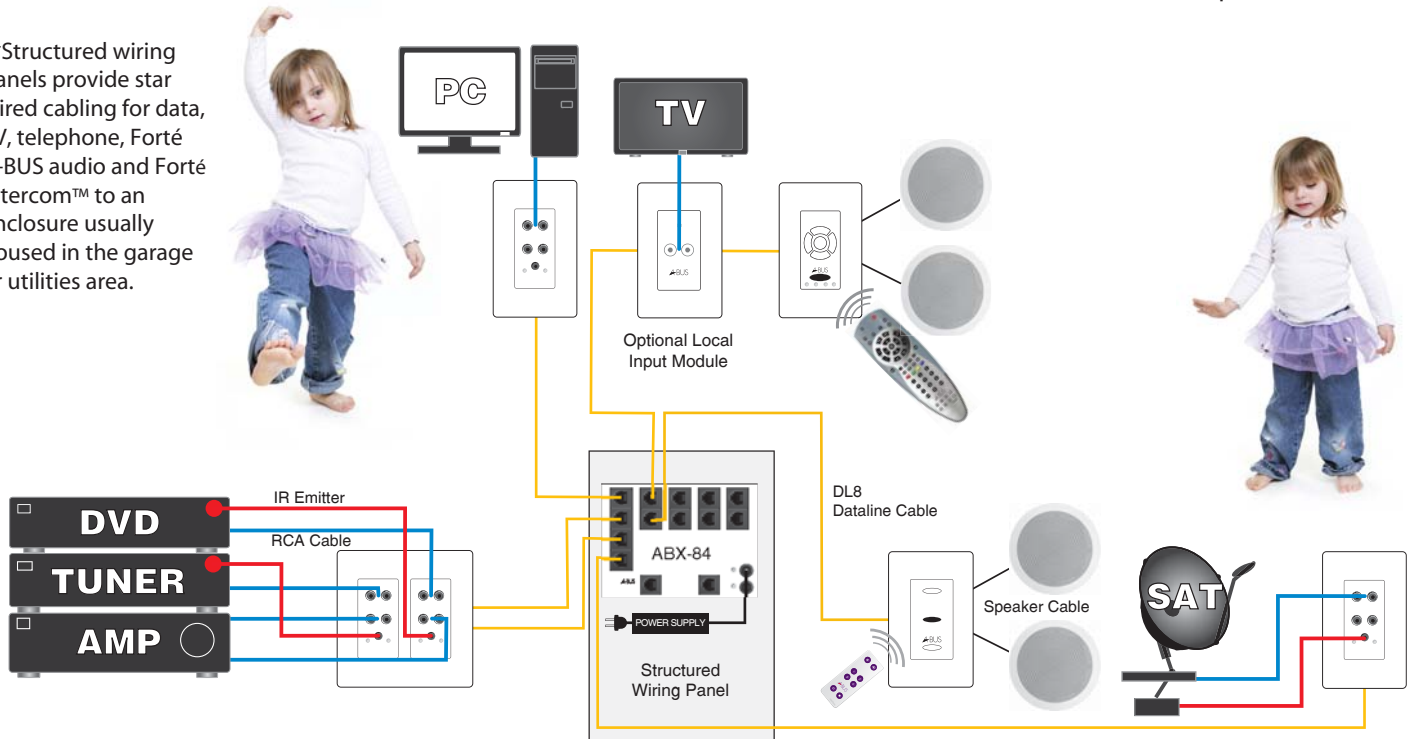

- Easy to install
- Plug & play, no programming is required
- A-BUS Dataline (DL8) cabling is low cost, and uses minimal speaker wiring from the keypad
- Amplified keypads are star wired to the hub and the power supply is centralized
- Keypads can fit into standard electrical wall boxes and come with screwless faceplates

Keypads can fit into standard electrical wall boxes and come with screwless faceplates