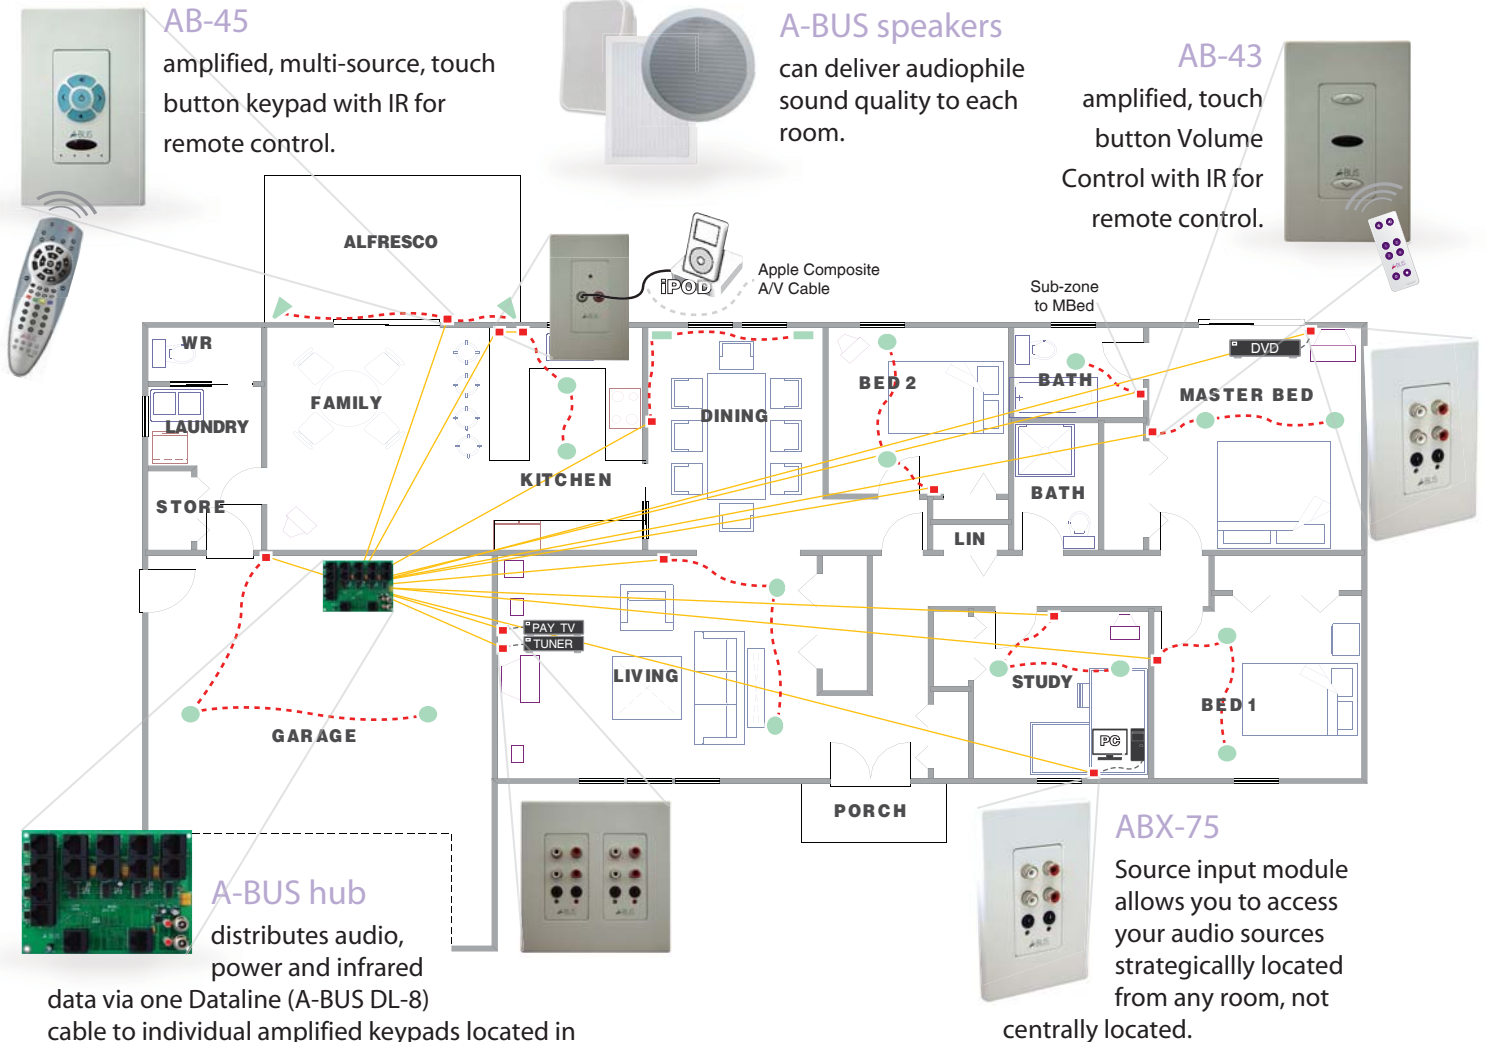

Structured-Wiring Hub Design

WHEN RENOVATING OR BUILDING A NEW HOME

Your existing hifi system or A-BUS/READY™, AV Receiver is the starting point for Forté A-BUS. It can be as easy as one simple connection.

AB-45
amplified, multi-source, touch button keypad with IR for remote control.

A-BUS speakers
can deliver audiophile sound quality to each room.

AB-43
amplified, touch button Volume Control with IR for remote control.

ABX-75
Source input module allows you to access your audio sources strategically located from any room, not centrally located.