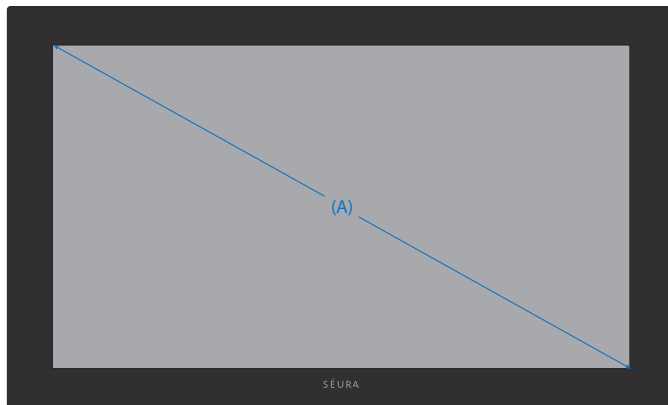

Storm™

Outdoor Waterproof Televisions

Technology
Weatherproof for Outdoor Use

Ideal Setting
Outdoor Kitchens, Patios, Pool Sides

SÉURA®

Outdoor Television Technology

Meet Storm™, the perfect partner for an outdoor lifestyle. Storm is available in 42", 47", and 55" screen sizes. All models boast vivid colors and 1080p high definition for the clearest, most beautiful picture in an outdoor solution. Experience a new way of outdoor living with Séura's Storm™ outdoor television.

SPECIFICATIONS

Contrast Ratio	4,000:1
Viewing Angle	178° Horizontal/Vertical
Response Time	6.5 ms
Power Consumption	< 10W Standby/ 200W-330W In Use
Operating Temperature	-30°F to 140°F
Operating Humidity	10% to 85%
IP Rating	IP65
Glass	Anti-Reflective Safety Glass
Remote Control	Séura Waterproof Remote

DIMENSIONS

LCD Size	Model	Variable Dimension (inches)
42" LCD	STRM-42.1-BL	A
47" LCD	STRM-47.1-BL	47
55" LCD	STRM-55.1-BL	55

FRONT VIEW

SIDE VIEW

TELEVISION SPECIFICATIONS

LCD	Aspect Ratio	Resolution	Tuner	HDMI	VGA	RS-232	Audio Out	Speakers	VESA Pattern
42"	16:9	1920 x 1080	ATSC	2	1	✓	1	2 x 10W	300 x 600 mm
47"	16:9	1920 x 1080	ATSC	2	1	✓	1	2 x 10W	300 x 600 mm
55"	16:9	1920 x 1080	ATSC	2	1	✓	1	2 x 10W	400 x 800 mm