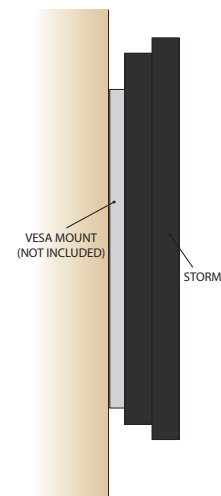

Storm™

Outdoor Waterproof Televisions

Technology
Weatherproof for Outdoor Use

Ideal Setting
Outdoor Kitchens, Patios, Pool Sides

SÉURA®

Outdoor Television Technology

Meet Storm™, the perfect partner for an outdoor lifestyle. Storm is available in 42", 47", and 55" screen sizes. All models boast vivid colors and 1080p high definition for the clearest, most beautiful picture in an outdoor solution. Experience a new way of outdoor living with Séura's Storm™ outdoor television.

SPECIFICATIONS

Contrast Ratio	4,000:1
Viewing Angle	178° Horizontal/Vertical
Response Time	6.5 ms
Power Consumption	< 10W Standby/ 200W-330W In Use
Operating Temperature	-30°F to 140°F
Operating Humidity	10% to 85%
IP Rating	IP65
Glass	Anti-Reflective Safety Glass
Remote Control	Séura Waterproof Remote

DIMENSIONS

LCD Size	Model	Variable Dimension (inches)
42" LCD	STRM-42.1-BL	A
47" LCD	STRM-47.1-BL	47
55" LCD	STRM-55.1-BL	55

FRONT VIEW

SIDE VIEW

TELEVISION SPECIFICATIONS

LCD	Aspect Ratio	Resolution	Tuner	HDMI	VGA	RS-232	Audio Out	Speakers	VESA Pattern
42"	16:9	1920 x 1080	ATSC	2	1	✓	1	2 x 10W	300 x 600 mm
47"	16:9	1920 x 1080	ATSC	2	1	✓	1	2 x 10W	300 x 600 mm
55"	16:9	1920 x 1080	ATSC	2	1	✓	1	2 x 10W	400 x 800 mm