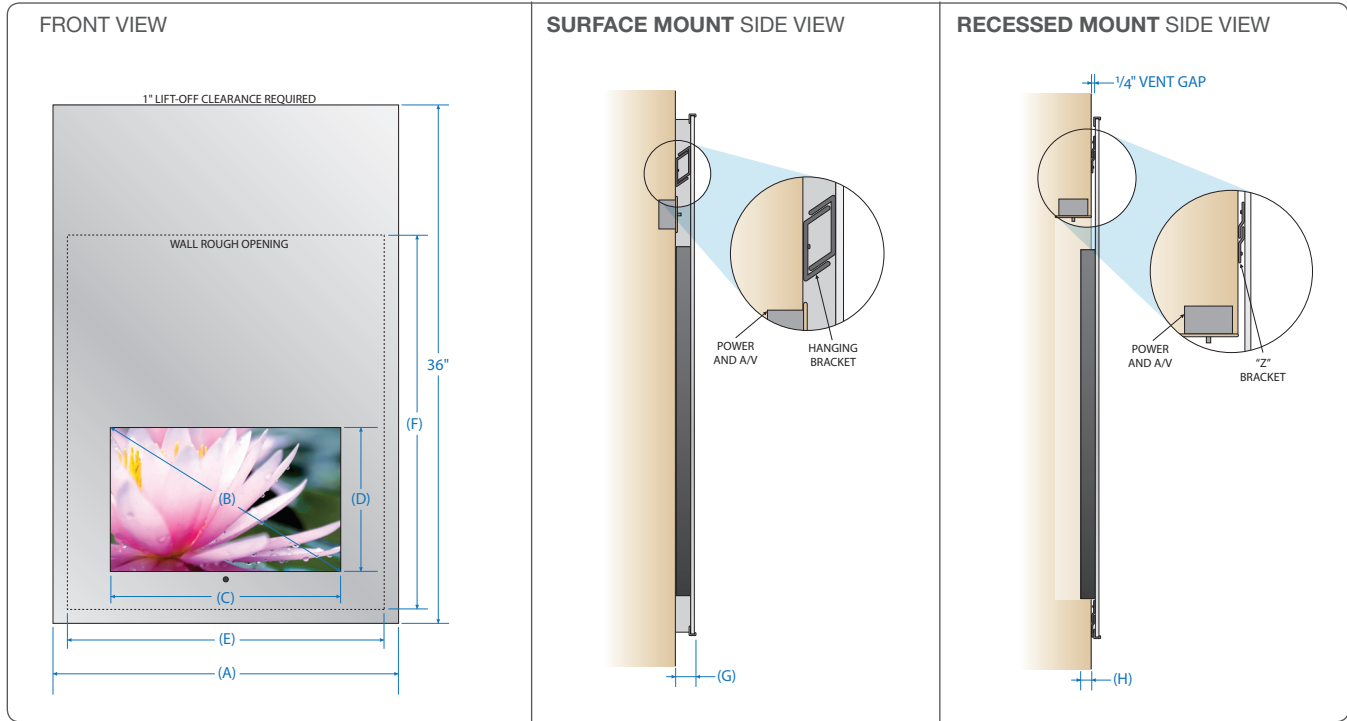

Enhanced™ Series

Vanishing Television Mirrors

Technology

LCD Vanishes When Powered Off

Mirror

Bright Reflection, True Color Accurate Reflectivity

Ideal Setting

Bathrooms

SÉURA®

SPECIFICATIONS

Mirror Size	LCD	Recessed Model	Surface Model	Variable Dimensions (inches)							
				A	B	C	D	E	F	G	H
24" w x 36" h	10" LCD	S-R-2436-10.3-EN-NI	S-S-2436-10.3-EN-NI	24	10	8.5	5	22	26	1.5	.75
33" w x 36" h	10" LCD	S-R-3336-10.3-EN-NI	S-S-3336-10.3-EN-NI	33	10	8.5	5	22	26	1.5	.75
45" w x 36" h	10" LCD	S-R-4536-10.3-EN-NI	S-S-4536-10.3-EN-NI	45	10	8.5	5	22	26	1.5	.75
24" w x 36" h	19" LCD	S-R-2436-19.4-EN-NI	S-S-2436-19.4-EN-NI	24	19	16	10	22	26	1.5	.75
33" w x 36" h	19" LCD	S-R-3336-19.4-EN-NI	S-S-3336-19.4-EN-NI	33	19	16	10	22	26	1.5	.75
45" w x 36" h	19" LCD	S-R-4536-19.4-EN-NI	S-S-4536-19.4-EN-NI	45	19	16	10	22	26	1.5	.75

LCD SPECIFICATIONS

LCD	Resolution	Tuner	VIDEO				CONTROL			AUDIO	
			HDMI	VGA	Component	Composite	IR Input	IR Output	RS-232	Fixed/Variable Lineout	Speakers
10"	1024 x 600	ATSC, NTSC	1	1	1	1	1	4	✓	✓	2 X 10W
19"	1440 x 900	ATSC, NTSC	1	1	1	1	1	4	✓	✓	2 X 10W