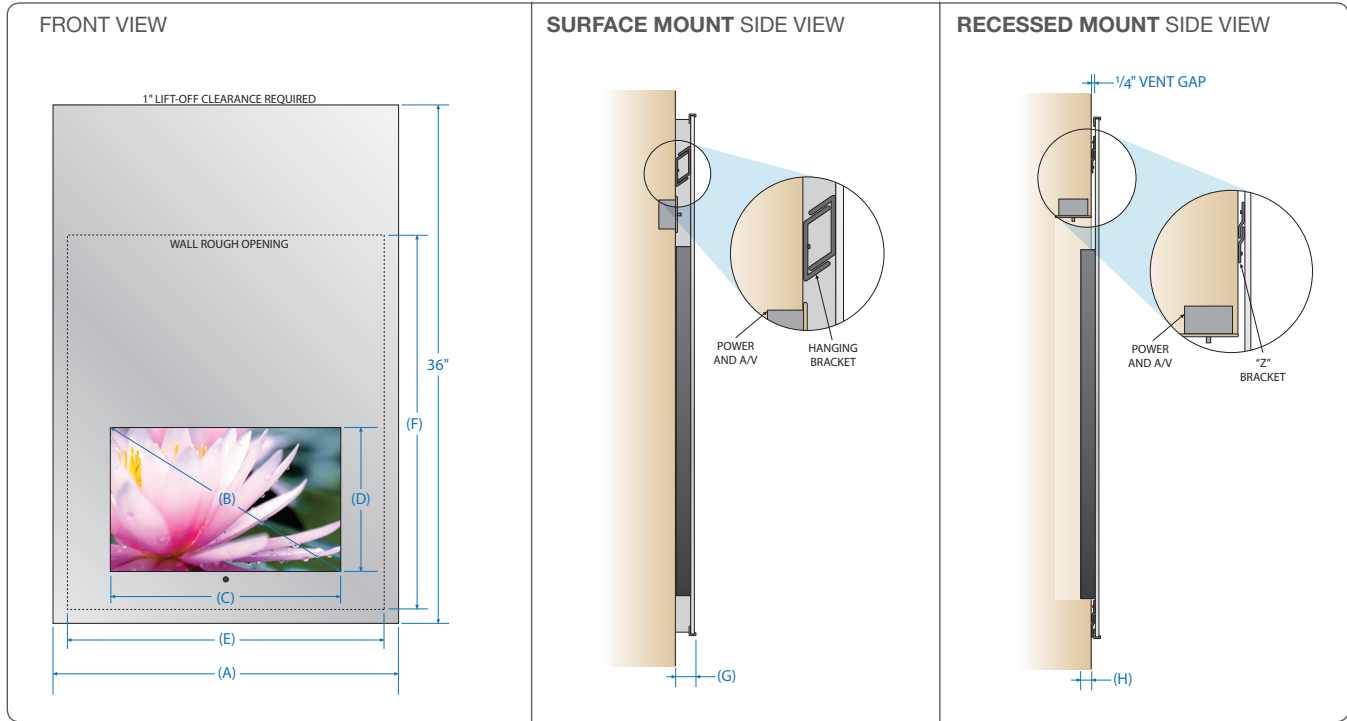

Deco™ Series

Non-Vanishing Television Mirrors

Technology

LCD Remains Visible When Powered Off

Mirror

Unaltered Mirror Reflection, Color and Clarity

Ideal Setting

Bathrooms

SÉURA®

SPECIFICATIONS

Mirror Size	LCD	Recessed Model	Surface Model	Variable Dimensions (inches)							
				A	B	C	D	E	F	G	H
24" w x 36" h	10" LCD	S-R-2436-10.3-DE-NI	S-S-2436-10.3-DE-NI	24	10	8.5	5	22	26	1.5	.75
33" w x 36" h	10" LCD	S-R-3336-10.3-DE-NI	S-S-3336-10.3-DE-NI	33	10	8.5	5	22	26	1.5	.75
45" w x 36" h	10" LCD	S-R-4536-10.3-DE-NI	S-S-4536-10.3-DE-NI	45	10	8.5	5	22	26	1.5	.75
24" w x 36" h	19" LCD	S-R-2436-19.4-DE-NI	S-S-2436-19.4-DE-NI	24	19	16	10	22	26	1.5	.75
33" w x 36" h	19" LCD	S-R-3336-19.4-DE-NI	S-S-3336-19.4-DE-NI	33	19	16	10	22	26	1.5	.75
45" w x 36" h	19" LCD	S-R-4536-19.4-DE-NI	S-S-4536-19.4-DE-NI	45	19	16	10	22	26	1.5	.75

LCD SPECIFICATIONS

LCD	Resolution	Tuner	VIDEO				CONTROL			AUDIO	
			HDMI	VGA	Component	Composite	IR Input	IR Output	RS-232	Fixed/Variable Lineout	Speakers
10"	1024 x 600	ATSC, NTSC	1	1	1	1	1	4	✓	✓	2 X 10W
19"	1440 x 900	ATSC, NTSC	1	1	1	1	1	4	✓	✓	2 X 10W